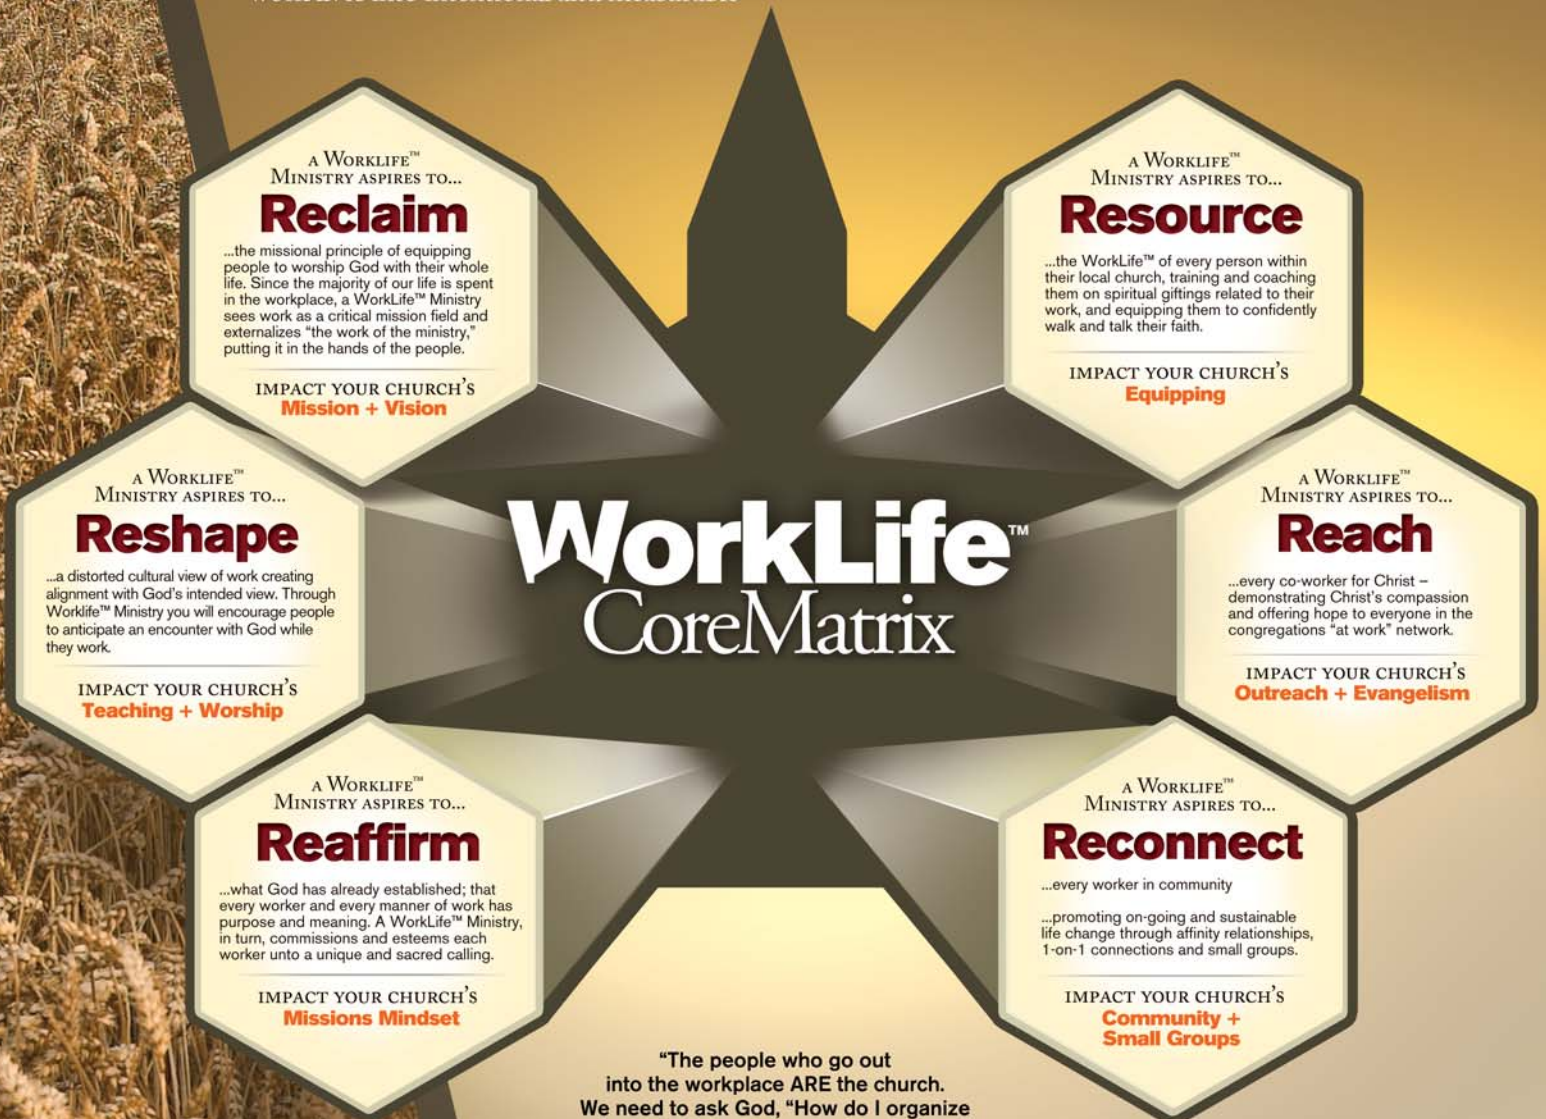

The Heart of WorkLife™ Ministry

The WorkLife™ CoreMatrix is a proven framework for growing effective WorkLife™ ministry.

The WorkLife™ CoreMatrix is a simple yet highly effective structure to strengthen and give form to your WorkLife™ efforts. At its heart are six CoreElements that seamlessly weave practical WorkLife solutions into the ministry of your church. These CoreElements translate the heart of God for peoples work lives into intentional and measurable

action for your church. How these CoreElements are sequenced and the pattern they form may look different in every church, but the goal is the same: a balanced approach to growing people's WorkLife™ influence, implemented according to your church's natural timetable.

"The people who go out into the workplace ARE the church. We need to ask God, "How do I organize my church to help equip members to function where God has put them in the workplace?"

Dr. Henry Blackaby