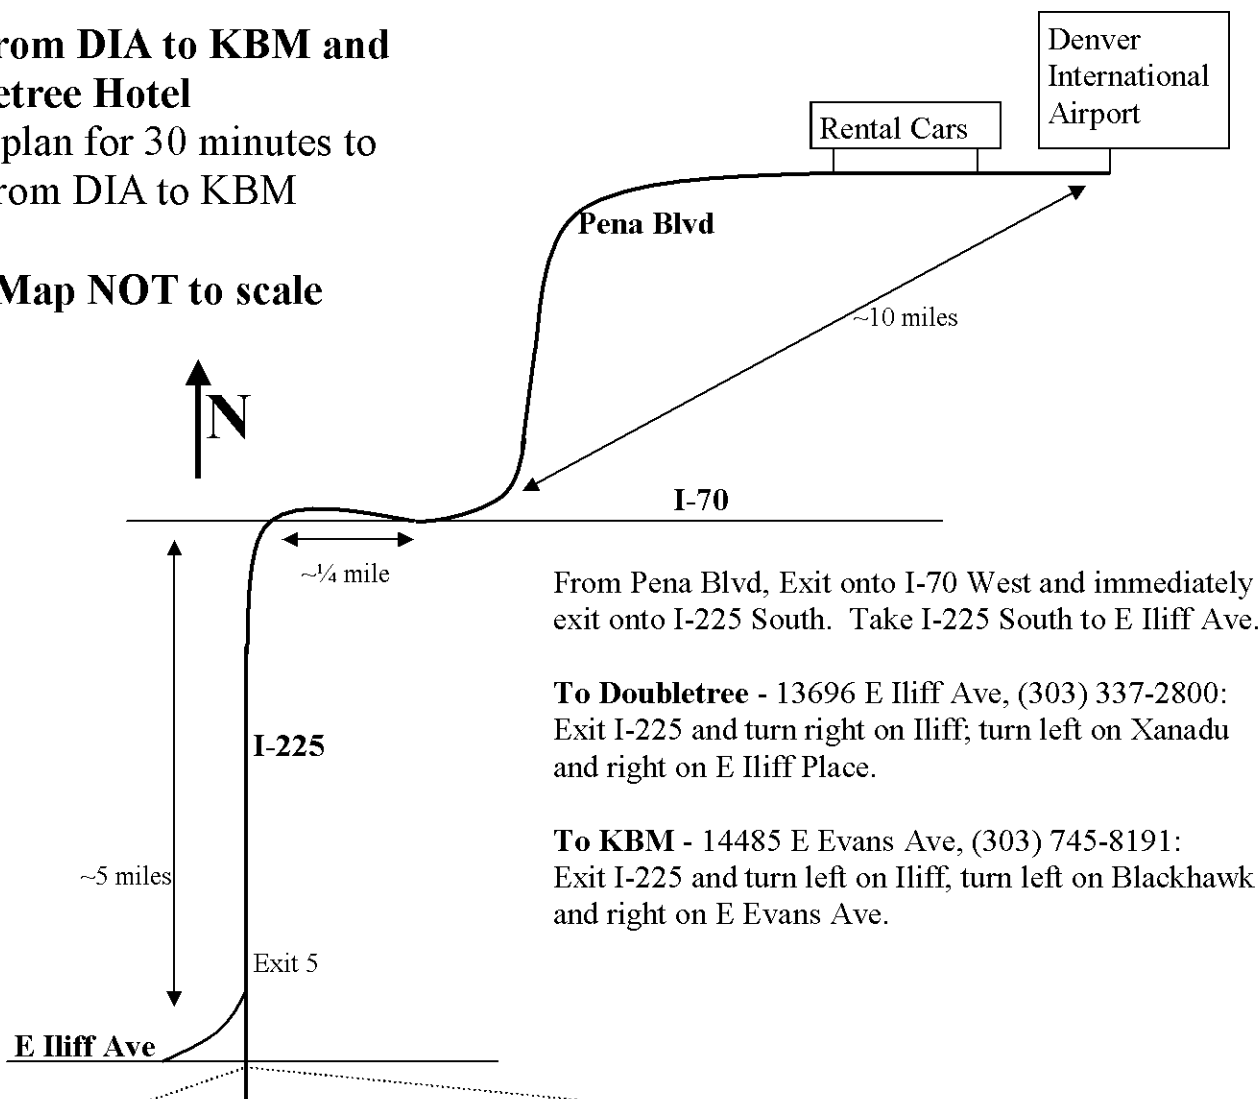

# Map from DIA to KBM and Doubletree Hotel

Please plan for 30 minutes to drive from DIA to KBM

**Note: Map NOT to scale**

From Pena Blvd, Exit onto I-70 West and immediately exit onto I-225 South. Take I-225 South to E Iliff Ave.

**To Doubletree** - 13696 E Iliff Ave, (303) 337-2800:  
Exit I-225 and turn right on Iliff; turn left on Xanadu and right on E Iliff Place.

**To KBM** - 14485 E Evans Ave, (303) 745-8191:  
Exit I-225 and turn left on Iliff, turn left on Blackhawk and right on E Evans Ave.